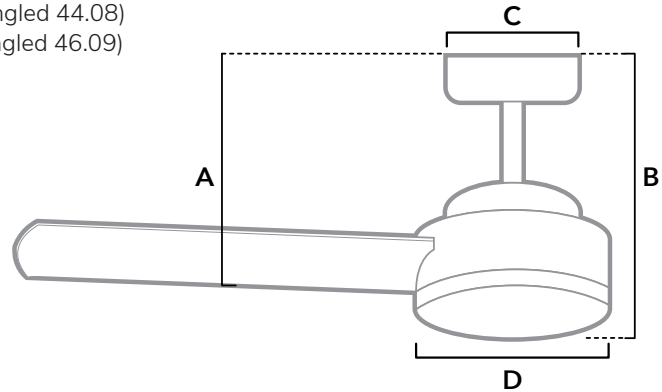

DIMENSIONS

Measured in inches

- A. 10.08 (Angled 44.08)
- B. 12.09 (Angled 46.09)
- C. 6.5
- D. 8.74

50811 | Matte White Body with Matte White Blades

ADDITIONAL FINISHES

50810
Matte Black Body with Matte Black Blades

50812
Matte Nickel Body with Matte Nickel Blades

FAN SPECIFICATIONS

Motor Type	Reversible	Wire Length	Control Type	Downrod	Location	Blade #	Add'l Sizes
AC	YES	32" (24" Downrod)	Wall Control	4" Included	Indoor	3	44"